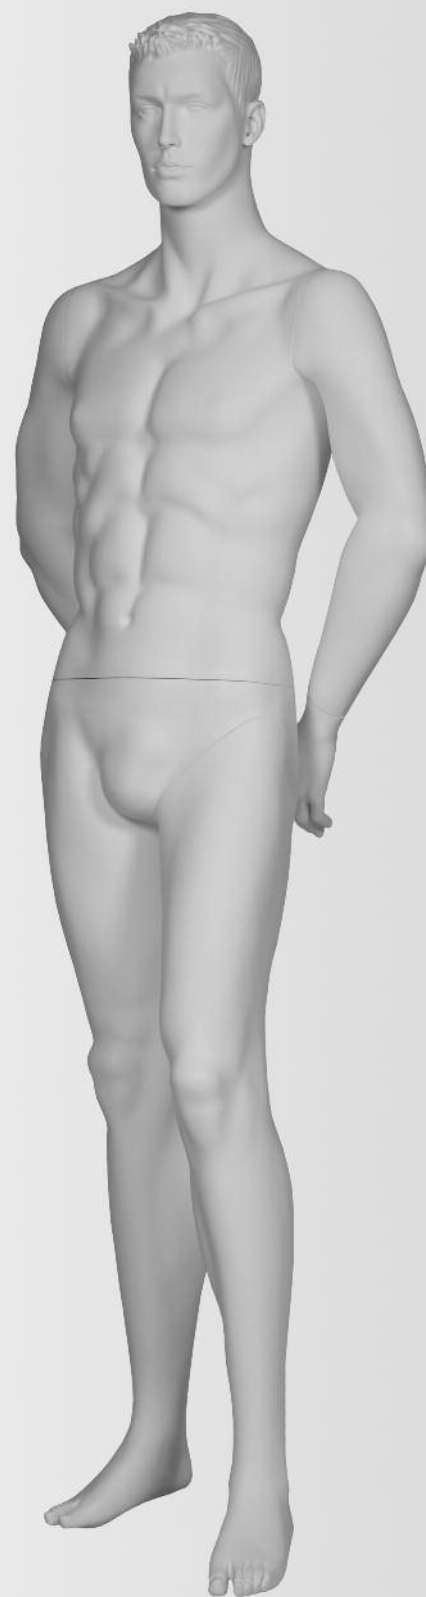

20 TYPE MN2000W2
Manichino donna, testa scolpita
Female mannequin with sculptured hair