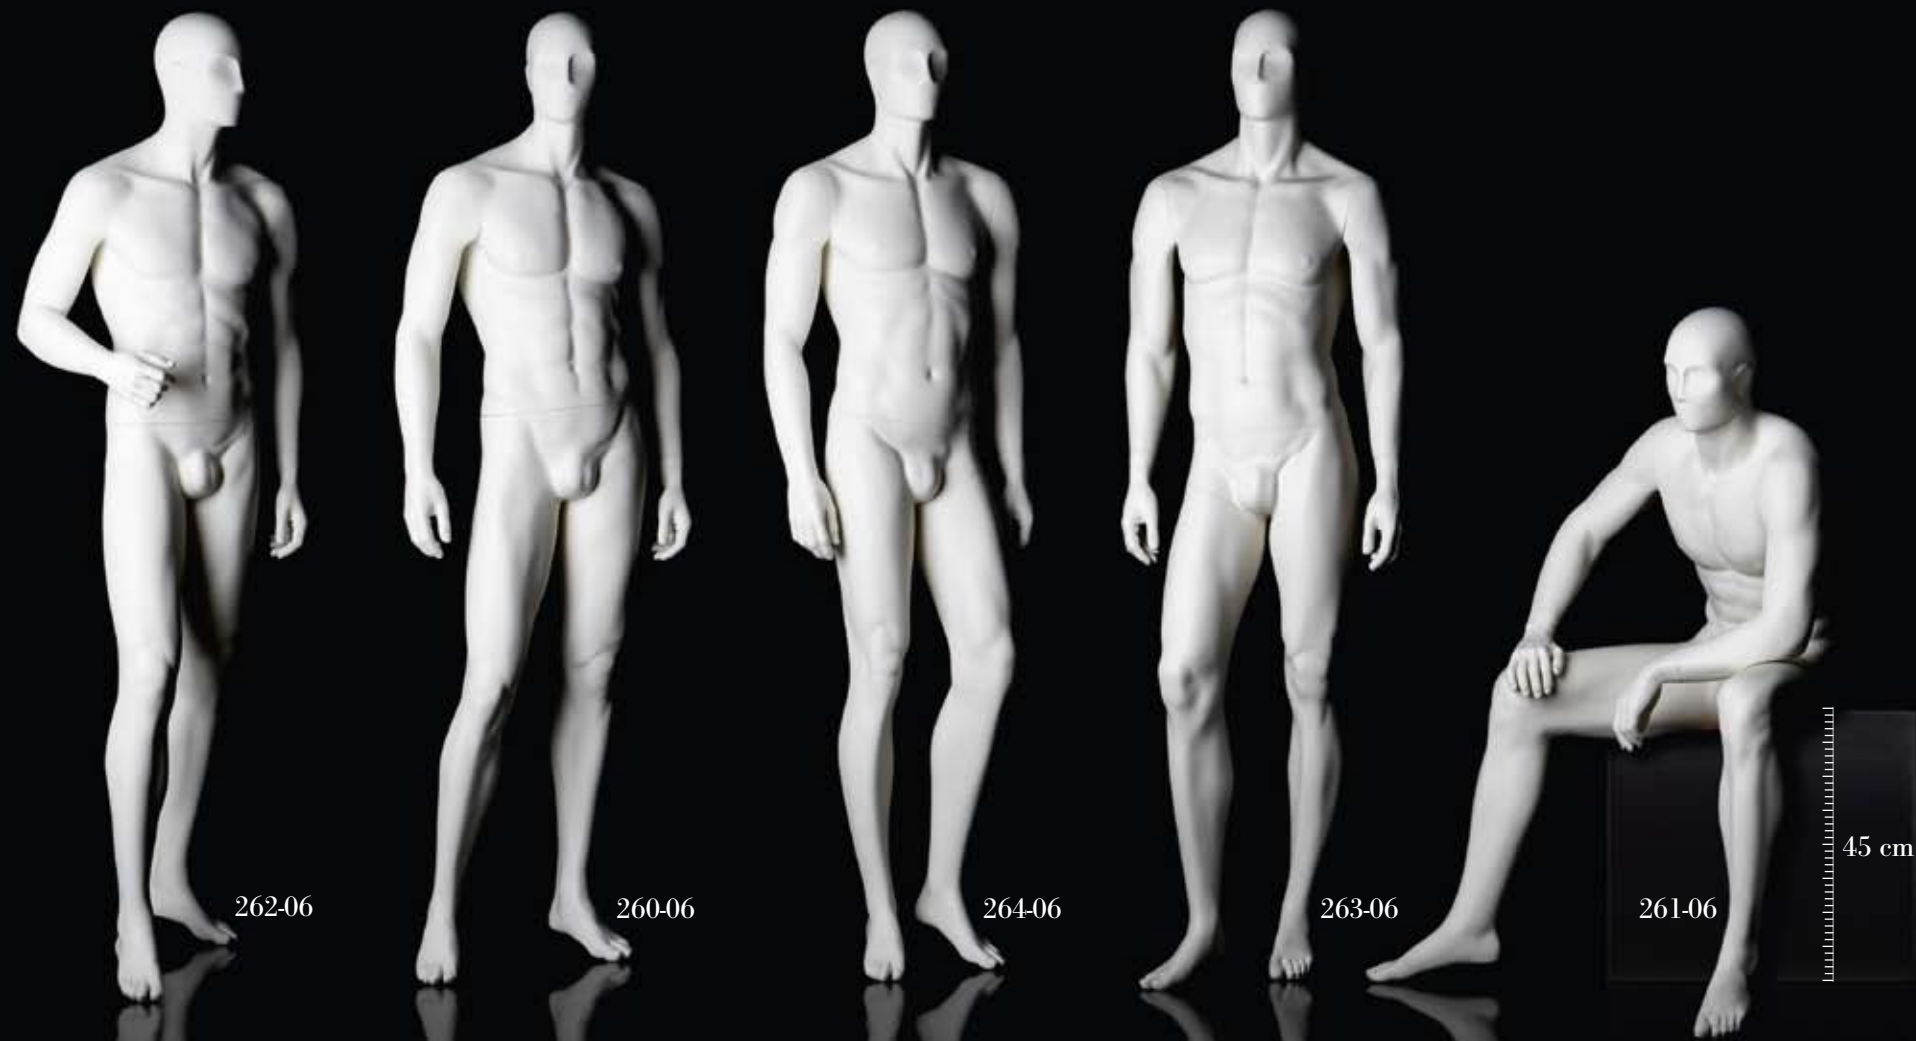

262-06

260-06

264-06

263-06

261-06

45 cm

Finiture disponibili su richiesta:
1S Laccato Nero Lucido
1U Laccato Bianco Lucido
Finishes on request:
1S Black Glossy Lacquered
1U White Glossy Lacquered

Attacchi / Fittings

Polpaccio / Calf

Misure d'ingombro / Overall dimensions

260-06/262-06: A 188 cm; B 74 cm; C 50 cm

263-06/264-06: A 188 cm; B 63 cm; C 50 cm;

261-06: A 132 cm; B 90 cm; C 90 cm;

Misure / Sizes

Tg. 48/50 - collo 38 cm. - petto 100 cm. - vita 84 cm. - scarpe 43

Size 32/34 - neck 38 cm. - chest 100 cm. - waist 84 cm. - shoes 43

Accessori / Accessories

Base in cristallo. Attacco piede e polpaccio / Crystal base. Foot and calf fitting.

Attenzione: tutte le misure sono approssimate

Note: all dimensions are approximate

Finitura / Finish

W1 Bianco / W1 White